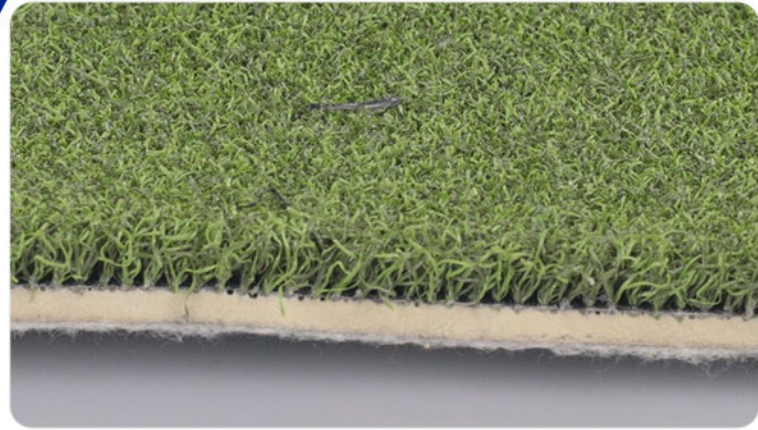

**We Have Everything in Stock
Ready for Pick Up**

Showroom | Monday - Friday: 8AM - 4:30PM
Saturday: 9:00AM - 4:00PM

Landscaping | Lawns | Bocce Ball | Putting Greens | Pet Turf

EAGLE PUTT W/ PAD

TURF DETAIL

Pile/Face Weight	36 oz
Pile Height	0.56
Tuft Gauge	3/16 in
Tuft Bind	>8 lbs
Total Weight	121 oz

FIBER DETAIL

Primary Yarn Type	Polypropylene
Primary Yarn Denier	4600
Primary Yarn Shape	Texturized Monofilament
Primary Yarn Color	Veridian
Thatch Yarn Type	Polypropylene
Thatch Color	None

MANUFACTURED ROLL DETAIL

Width	15 ft
Length	100 ft
Approximate shipping weight	1260 lbs

BACKING DETAIL

Primary Backing	Polypropylene
Primary Weight	7 oz
Secondary Coating	5mm Polyurethane Foam Pad
Secondary Coating Weight	78 oz
Drainage Type	None
Drainage Per Hour	None